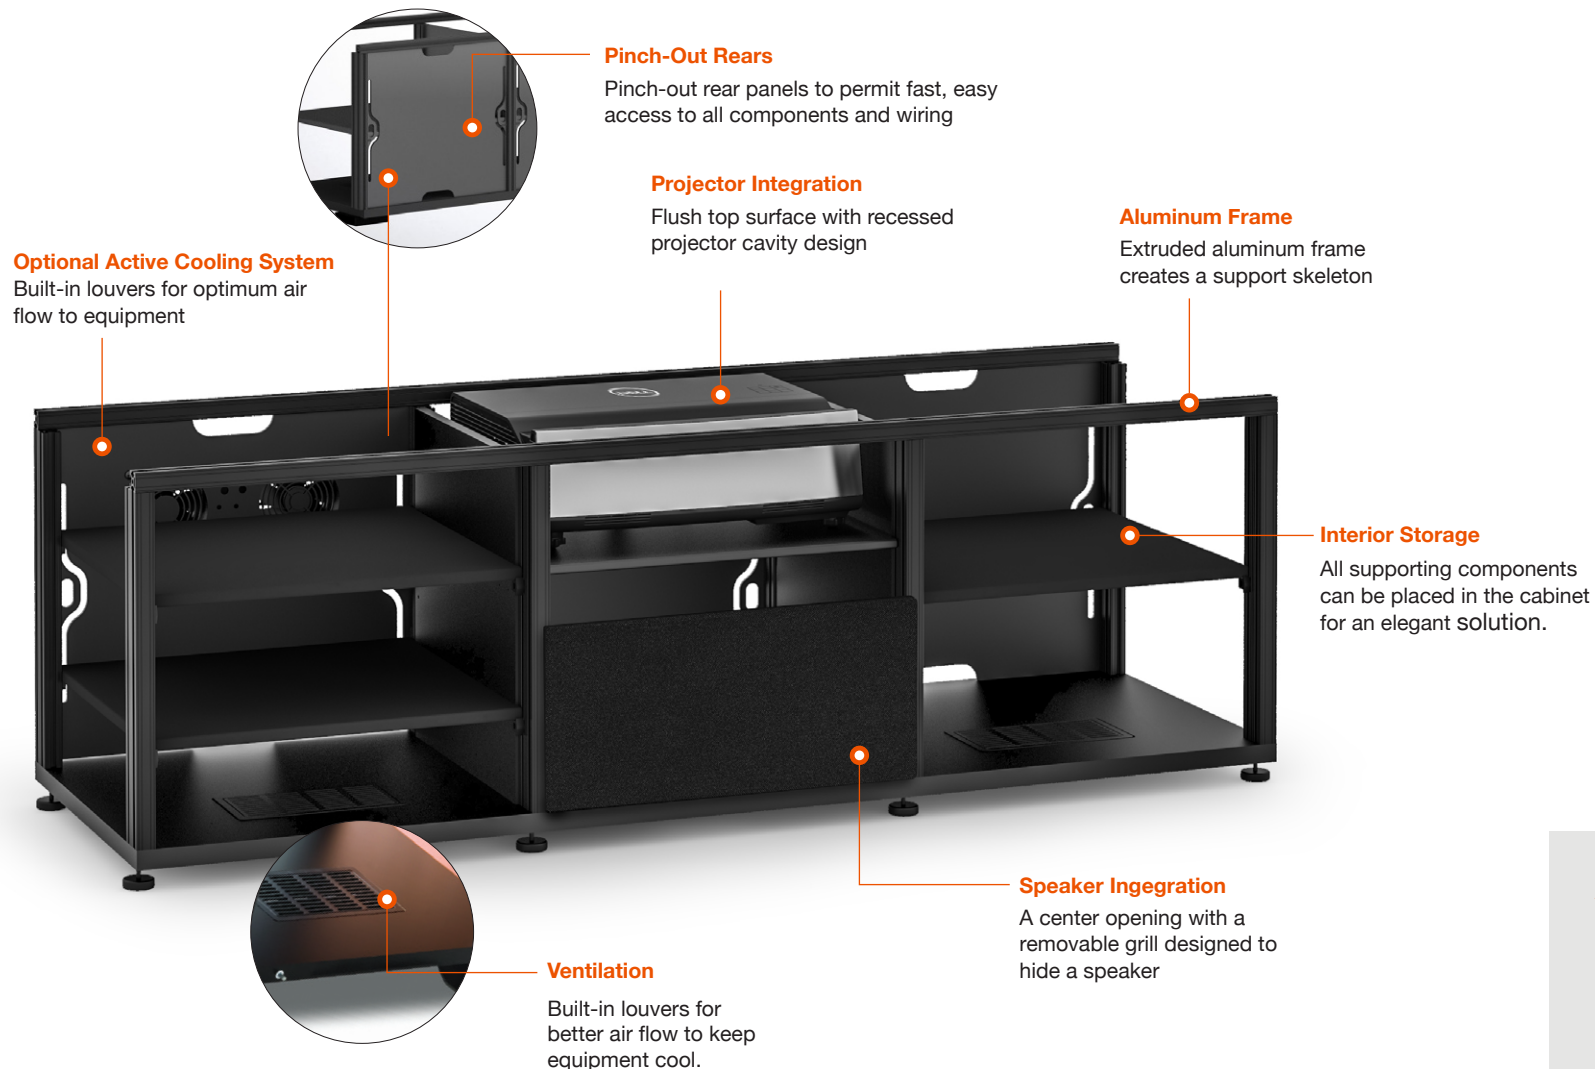

245 - Speaker Integration
AV Cabinet (Wall Mountable)

345 - Speaker Integration
AV Cabinet
Low Profile Cabinet

CHAMELEON AV CABINETS

Underneath the hood is the C-frame, a unique aluminum chassis that provides a strong and flexible furniture platform. Expertly finished furniture panels are attached to the C-frame to create various styles, and the internal chassis permits a wide variety of bolt-on options and accessories.

CHAMELEON PROJECTOR CABINETS

A simple installation with no need to open the wall or ceiling to run cables. All supporting components including a speaker system can be enclosed in the credenza to provide a beautiful and simple solution.