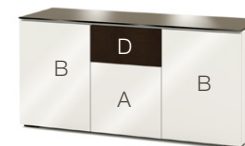

*TV Size: up to 90"

SPEAKER INTEGRATED AV CABINETS – Includes Speaker Grill

329

*TV Size: up to 50"

326

*TV Size: up to 75"

336

*TV Size: up to 75"