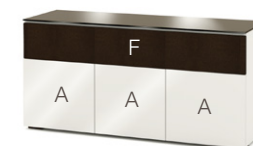

*TV Size: up to 90"

SPEAKER INTEGRATED AV CABINETS – Includes Speaker Grill

329

*TV Size: up to 50"

326

*TV Size: up to 75"

336

*TV Size: up to 75"