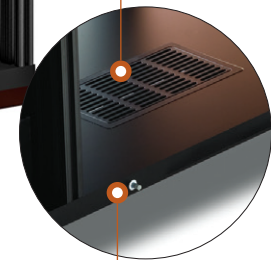

Denver Oak 247

Pinch-Out Rears
permit fast, easy access to components and wiring.

Customize Interiors

Wire Management

Infinitely Adjustable Shelves

Extruded Aluminum Frame
create a support skeleton.

Ventilation
Built-in louvers for better air flow to keep equipment cool.