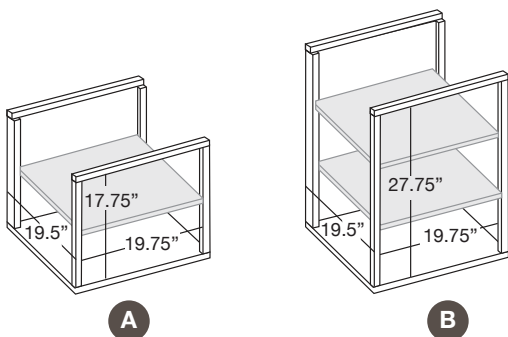

Soft-Close Doors

Customize
with designer feet,
wheels or mount on wall

CHAMELEON AV CABINETS

A - Single-Width Compartment

19.75"W x 19.5"D x 17.75"H

A1 - Subwoofer Compartment

19.75"W x 19.5"D x 17.75"H

B - Single-Width Compartment

19.75"W x 19.5"D x 27.75"H

C - Media Drawer

18.625"W x 18"D x 7.75"H
holds 75 DVD's and or 111 CD's

D - Single-Width Center Speaker / Multi-Functional Compartment

19.75"W x 19.5"D x 9"H

G - Double-Width Center Speaker / Multi-Functional Compartment

40.5"W x 19.5"D x 9"H

F - Triple-Width Center Speaker / Multi-Functional Compartment

61.25"W x 19.5"D x 9"H

H - Double-Width Center Speaker / Multi-Functional Compartment

40.5"W x 19.5"D x 8.15"H

AUDIO CABINETS