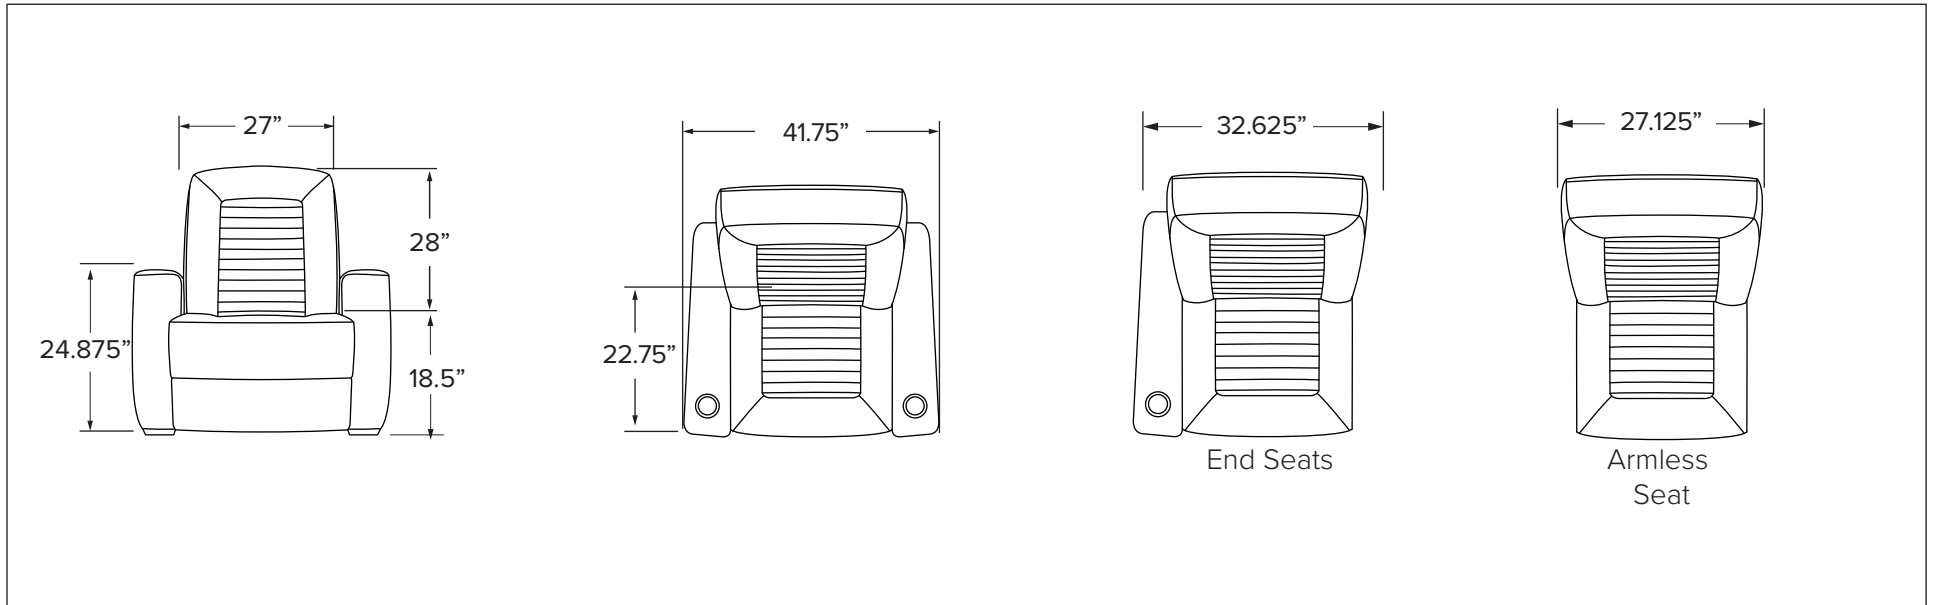

### Risers and Rows

84" deep platform recommended with 7" riser step typical.

**(B)** = 10.5" Seat Back Wall Clearance

**(A)** = 38" Recommended Row Spacing,  
(Measured with chair in upright position)

Straight & Wedge  
Arm Connectors