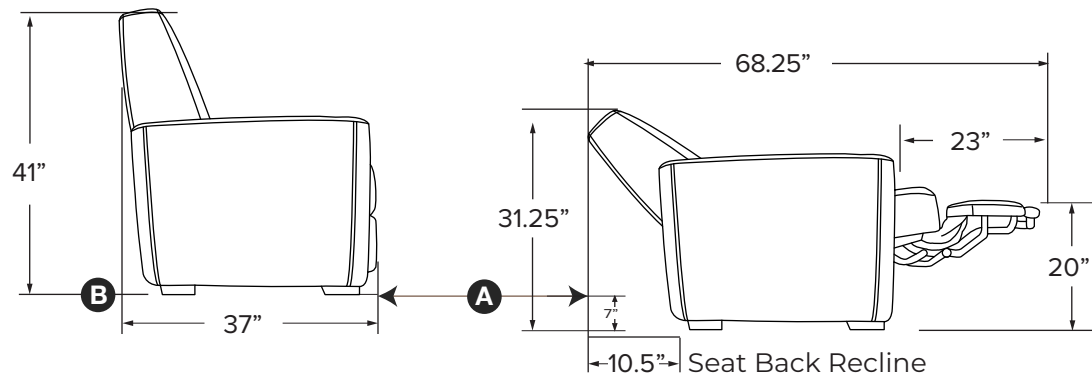

### Risers and Rows

84" deep platform recommended with 7" riser step typical.

**(B)** = 10.5" Seat Back Wall Clearance

**(A)** = 38" Recommended Row Spacing,  
(Measured with chair in upright position)

Straight & Wedge  
Arm Connectors