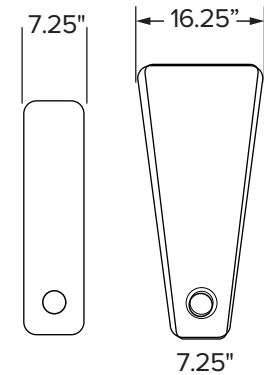

### Risers and Rows

84" deep platform recommended with 7" riser step typical.

**(B)** = 10.5" Seat Back Wall Clearance

**(A)** = 38" Recommended Row Spacing,  
(Measured with chair in upright position)

Straight & Wedge  
Arm Connectors