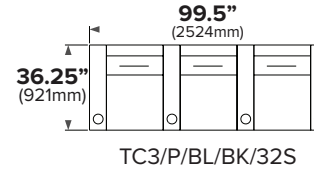

STRAIGHT ROWS CONFIGURATIONS

WEDGE ROWS CONFIGURATIONS