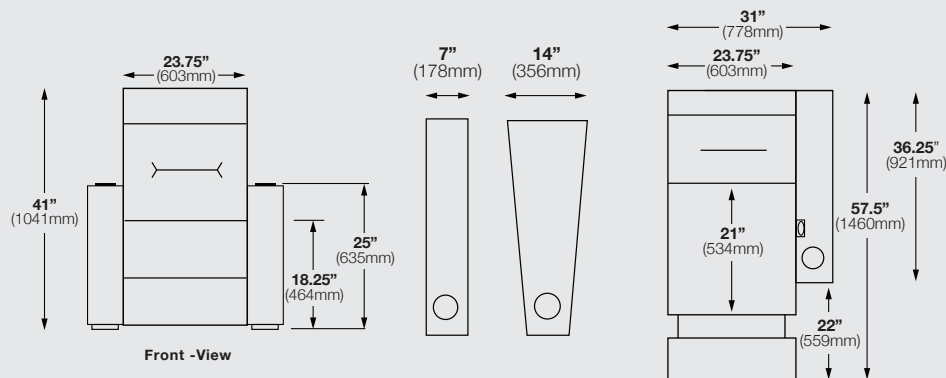

WEDGE ROWS CONFIGURATIONS

811 Blue Hills Ave, Bloomfield, CT 06002
TEL: 800-539-5659
SalamanderDesigns.com/avbasics