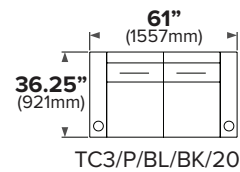

STRAIGHT ROWS CONFIGURATIONS

WEDGE ROWS CONFIGURATIONS