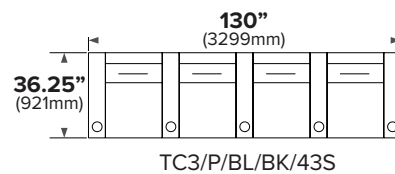

STRAIGHT ROWS CONFIGURATIONS

WEDGE ROWS CONFIGURATIONS