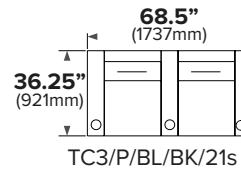

STRAIGHT ROWS CONFIGURATIONS

WEDGE ROWS CONFIGURATIONS