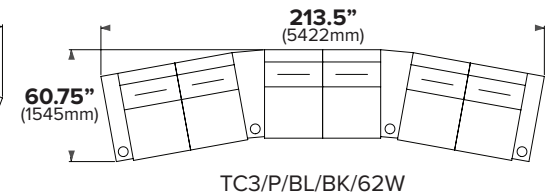

811 Blue Hills Ave, Bloomfield, CT 06002
TEL: 800-539-5659
SalamanderDesigns.com/avbasics