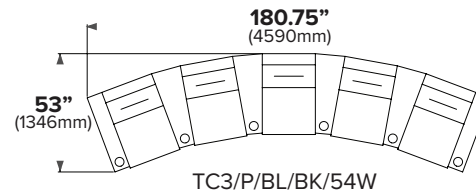

811 Blue Hills Ave, Bloomfield, CT 06002
TEL: 800-539-5659
SalamanderDesigns.com/avbasics