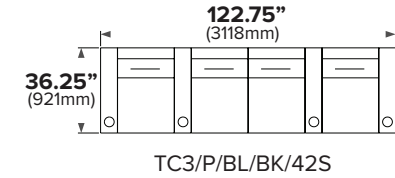

STRAIGHT ROWS CONFIGURATIONS

WEDGE ROWS CONFIGURATIONS