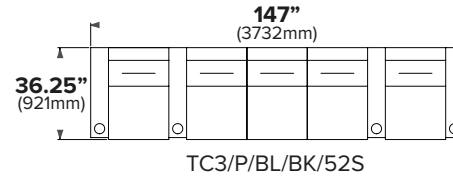

STRAIGHT ROWS CONFIGURATIONS

WEDGE ROWS CONFIGURATIONS