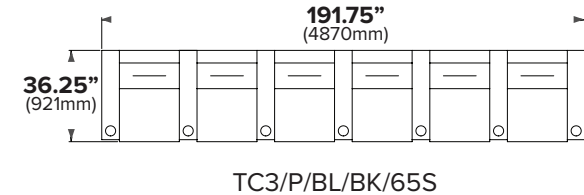

TC3

av basics home theater seating

Mechanism: Electric Motorized Recliner. In-arm control on end arm seats and between seats on center seats.

All TC3 chairs features an in-arm USB port (5V at 2A) and controls for power recline. The USB port provides a convenient place to charge cell phones, tablets, 3D glasses, and many other compatible devices, enhancing your entertainment experience.

Cover Material: Upholstered in 100% Black, Vegan Leather. It is soft and easy to care for leather, which is excellent for everyday use and ideal for families and pets.

Quick Ship & Assembly: Enjoy your furniture sooner than later. Seating Basics are in stock and ready to ship from Connecticut. Easy Clip Assembly.

Warranty: Limited three year non-transferable warranty on frame, springs & recline mechanism, one year on electrical components and all cover material.

STRAIGHT ROWS CONFIGURATIONS

WEDGE ROWS CONFIGURATIONS