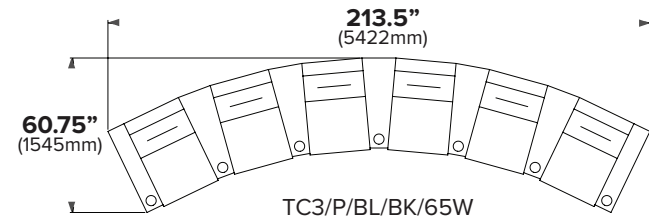

WEDGE ROWS CONFIGURATIONS

811 Blue Hills Ave, Bloomfield, CT 06002
TEL: 800-539-5659
SalamanderDesigns.com/avbasics