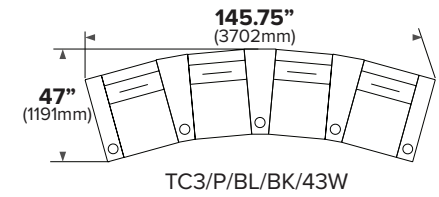

811 Blue Hills Ave, Bloomfield, CT 06002
TEL: 800-539-5659
SalamanderDesigns.com/avbasics