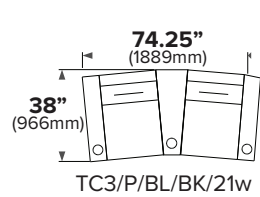

811 Blue Hills Ave, Bloomfield, CT 06002
TEL: 800-539-5659
SalamanderDesigns.com/avbasics