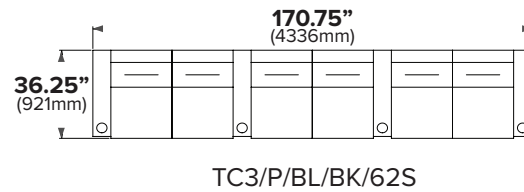

TC3

av basics home theater seating

Mechanism: Electric Motorized Recliner. In-arm control on end arm seats and between seats on center seats.

All TC3 chairs features an in-arm USB port (5V at 2A) and controls for power recline. The USB port provides a convenient place to charge cell phones, tablets, 3D glasses, and many other compatible devices, enhancing your entertainment experience.

Cover Material: Upholstered in 100% Black, Vegan Leather. It is soft and easy to care for leather, which is excellent for everyday use and ideal for families and pets.

Quick Ship & Assembly: Enjoy your furniture sooner than later. Seating Basics are in stock and ready to ship from Connecticut. Easy Clip Assembly.

Warranty: Limited three year non-transferable warranty on frame, springs & recline mechanism, one year on electrical components and all cover material.

STRAIGHT ROWS CONFIGURATIONS

WEDGE ROWS CONFIGURATIONS