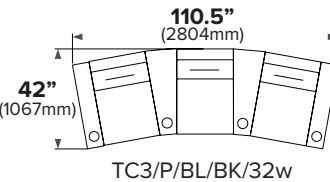

811 Blue Hills Ave, Bloomfield, CT 06002
TEL: 800-539-5659
SalamanderDesigns.com/avbasics