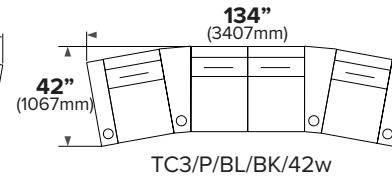

811 Blue Hills Ave, Bloomfield, CT 06002
TEL: 800-539-5659
SalamanderDesigns.com/avbasics