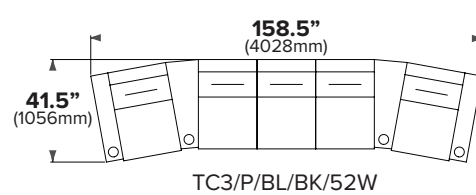

811 Blue Hills Ave, Bloomfield, CT 06002
TEL: 800-539-5659
SalamanderDesigns.com/avbasics