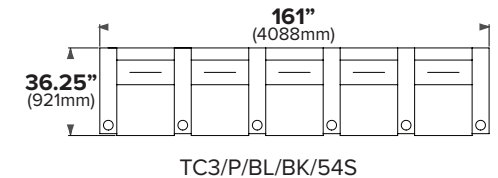

TC3

av basics home theater seating

Mechanism: Electric Motorized Recliner. In-arm control on end arm seats and between seats on center seats.

All TC3 chairs features an in-arm USB port (5V at 2A) and controls for power recline. The USB port provides a convenient place to charge cell phones, tablets, 3D glasses, and many other compatible devices, enhancing your entertainment experience.

Cover Material: Upholstered in 100% Black, Vegan Leather. It is soft and easy to care for leather, which is excellent for everyday use and ideal for families and pets.

Quick Ship & Assembly: Enjoy your furniture sooner than later. Seating Basics are in stock and ready to ship from Connecticut. Easy Clip Assembly.

Warranty: Limited three year non-transferable warranty on frame, springs & recline mechanism, one year on electrical components and all cover material.

STRAIGHT ROWS CONFIGURATIONS

WEDGE ROWS CONFIGURATIONS